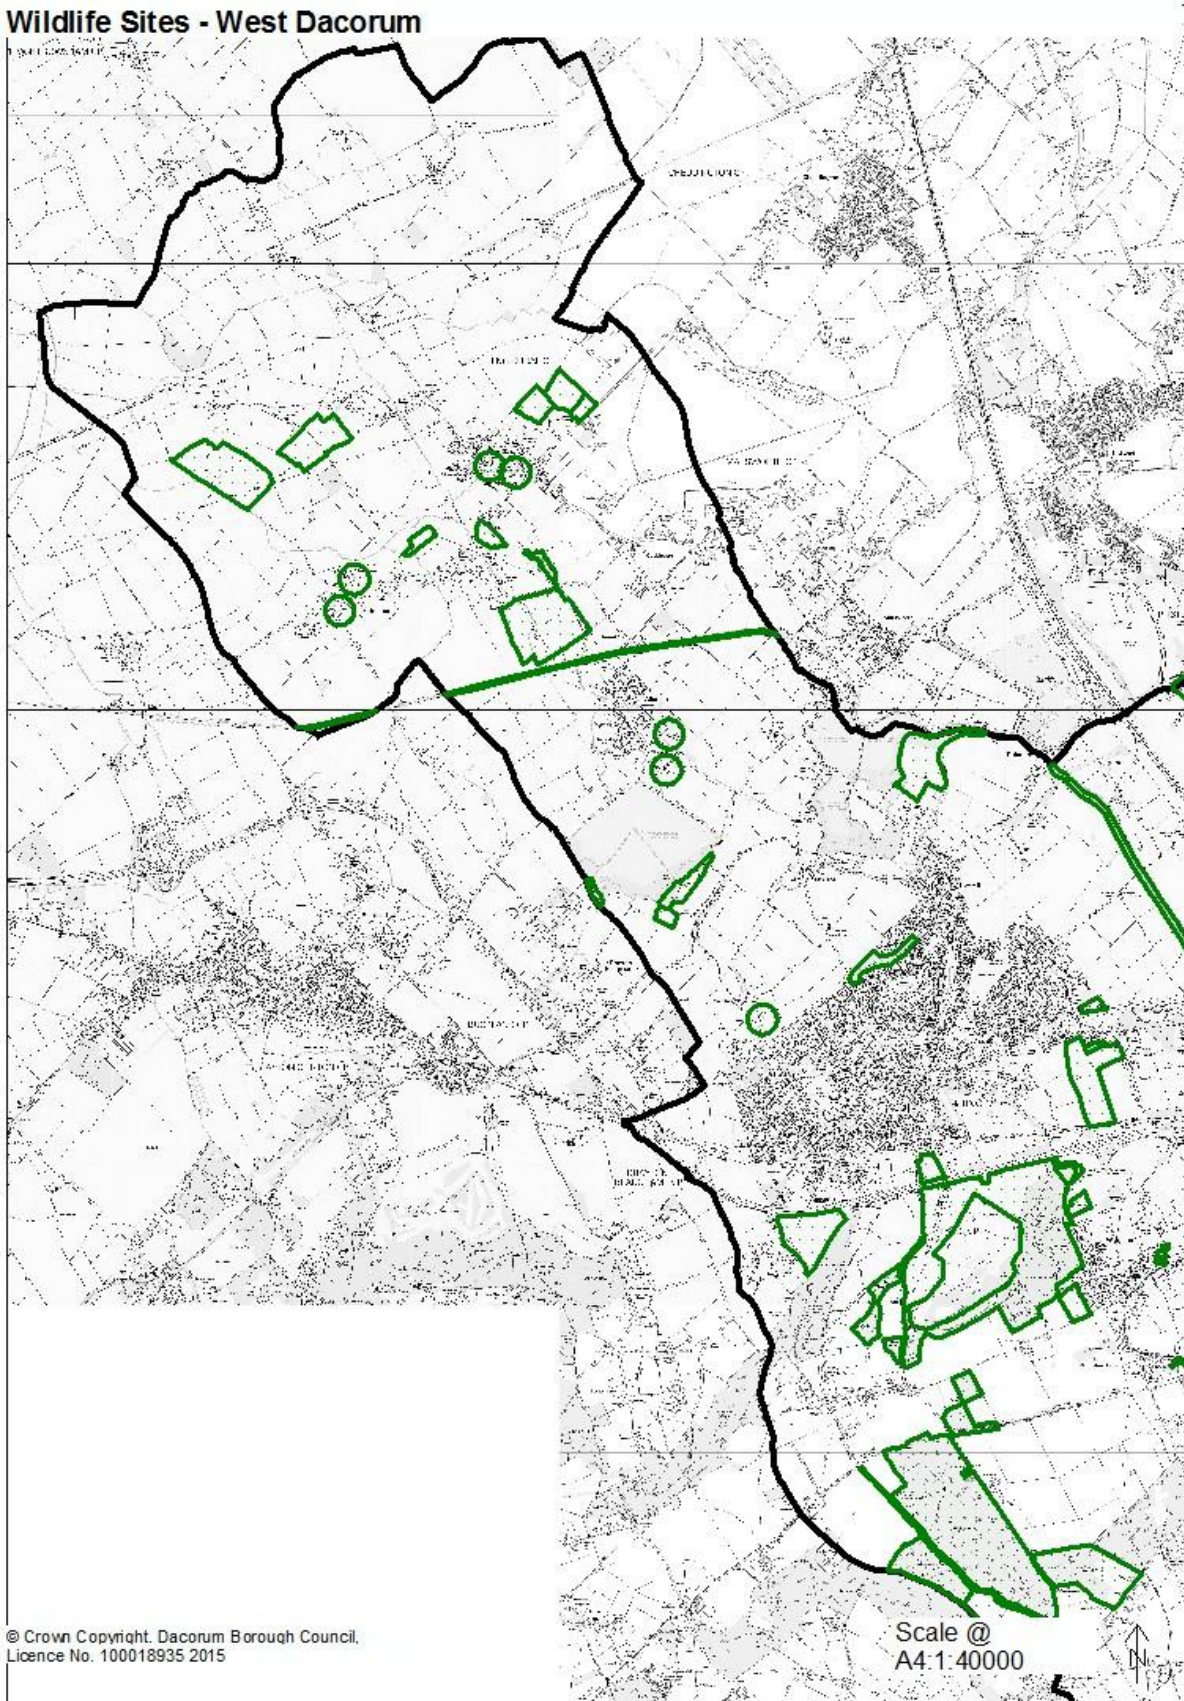

#### **Article 4 Directions**

*All existing designations removed from Policies Map:*

1. Watling View, Flamstead
2. Flaunden
3. Shoothanger Way, Bovingdon
4. Kings Langley / Nash Mills
5. Piccotts End
6. Northchurch
7. Tring Grange
8. Frithsden
9. North of Nettleden
10. South of Nettleden
11. Little Gaddesden
12. Northfield Road, Aldbury
13. Leighton Buzzard Road, Piccotts End
14. Newground Road, Aldbury
15. Great Gaddesden
16. Potten End Hill, Water End
17. Tring Park
- 18A. Farmland, Red House Farm
- 18B. Red House Farm, Potash Lane, Long Marston
19. Land at North of Bovingdon Airfield
20. Land west of Tring
21. Land at Marshcroft Farm, Bulbourne Road, Tring
22. East of Nettleden Road, Potten End
23. West of Nettleden Road, Potten End
24. Land at Bulbourne Road, Tring
25. Land at Mauldens End, Long Lane, Flaunden
26. Land at North Farm, Flaunden Lane, Bovingdon

## **Ancient Woodland**

*The following sites to be shown on Policies Map:*

### **Ancient Woodland - West and Central Dacorum**

**Special Area of Conservation**

*New designation to be included on Policies Map.*

**Wildlife sites**

*Existing Wildlife Sites to be included on Policies Map as follows:*

**Wildlife Sites - West Dacorum**

**Wildlife Sites - Central Dacorum**

**Wildlife Sites - North East Dacorum**

**New Wildlife Sites - Additional designations to be shown on Policies Map:**  
Monument Field – new designation