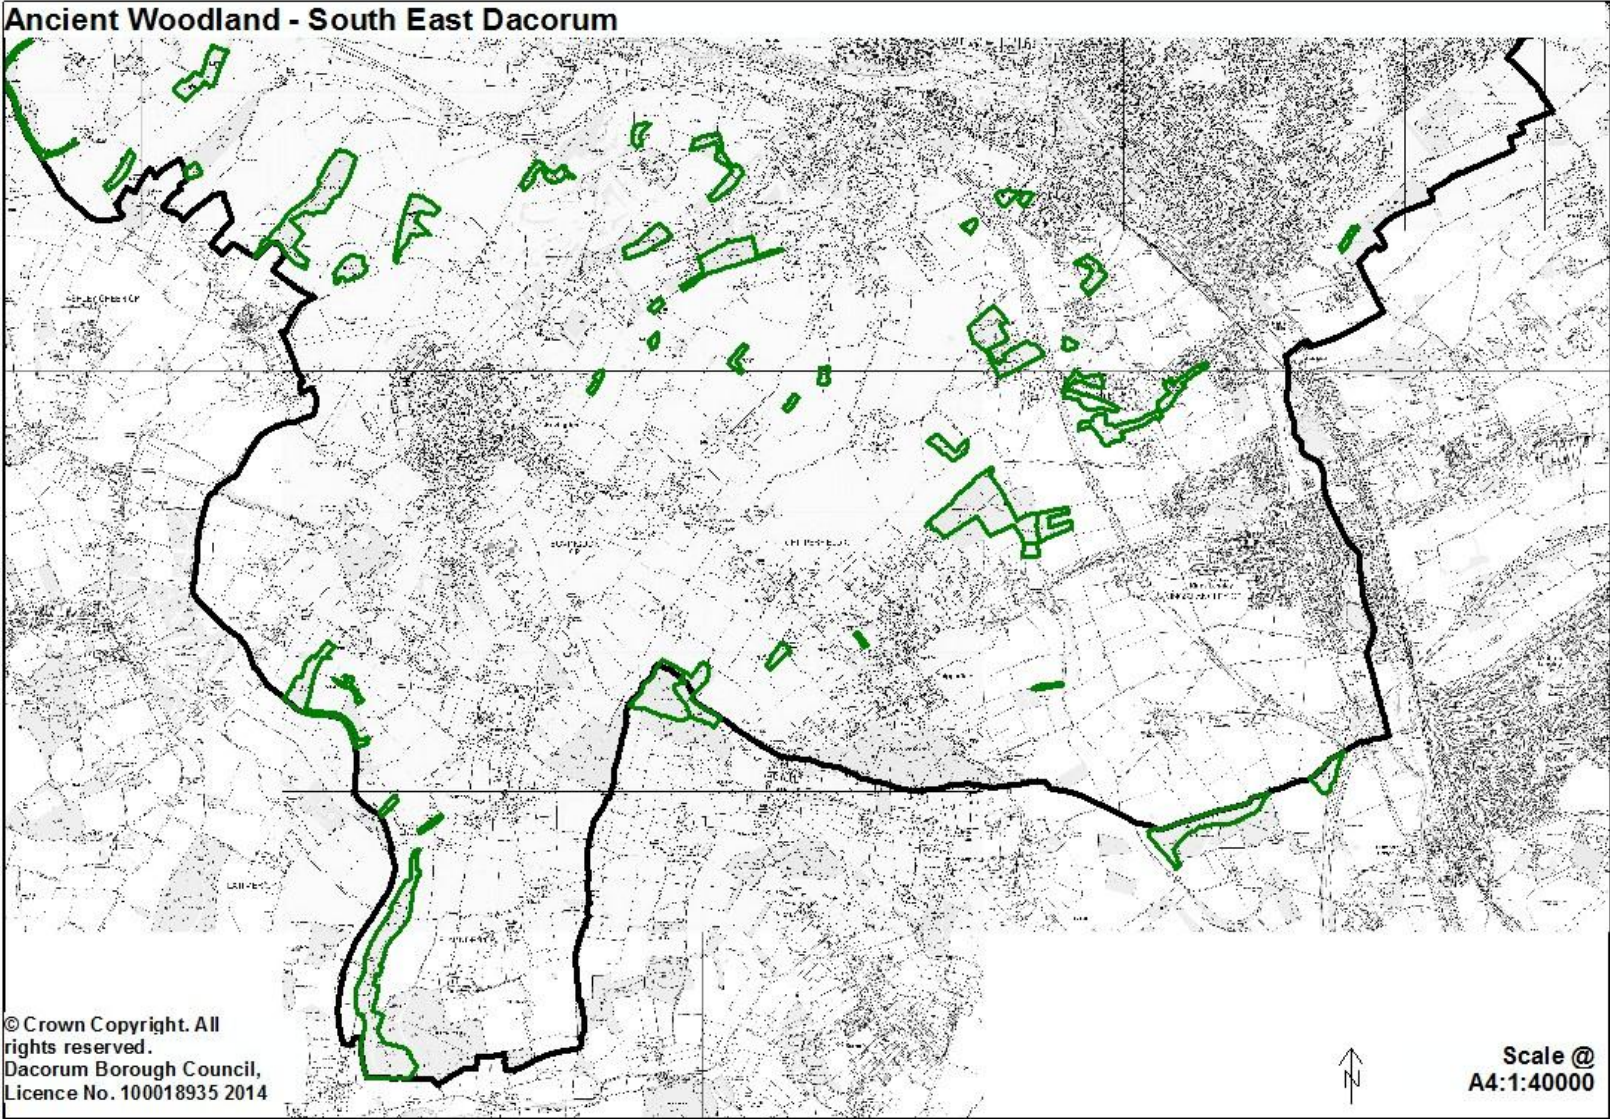

#### **Article 4 Directions**

*All existing designations removed from Policies Map:*

1. Watling View, Flamstead
2. Flaunden
3. Shoothanger Way, Bovingdon
4. Kings Langley / Nash Mills
5. Piccotts End
6. Northchurch
7. Tring Grange
8. Frithsden
9. North of Nettleden
10. South of Nettleden
11. Little Gaddesden
12. Northfield Road, Aldbury
13. Leighton Buzzard Road, Piccotts End
14. Newground Road, Aldbury
15. Great Gaddesden
16. Potten End Hill, Water End
17. Tring Park
- 18A. Farmland, Red House Farm
- 18B. Red House Farm, Potash Lane, Long Marston
19. Land at North of Bovingdon Airfield
20. Land west of Tring
21. Land at Marshcroft Farm, Bulbourne Road, Tring
22. East of Nettleden Road, Potten End
23. West of Nettleden Road, Potten End
24. Land at Bulbourne Road, Tring
25. Land at Mauldens End, Long Lane, Flaunden
26. Land at North Farm, Flaunden Lane, Bovingdon

## **Ancient Woodland**

*The following sites to be shown on Policies Map:*

### **Ancient Woodland - West and Central Dacorum**

**Special Area of Conservation**

*New designation to be included on Policies Map.*

**Wildlife sites**

*Existing Wildlife Sites to be included on Policies Map as follows:*

**Wildlife Sites - West Dacorum**

**Wildlife Sites - Central Dacorum**

**Wildlife Sites - North East Dacorum**

**New Wildlife Sites - Additional designations to be shown on Policies Map:**  
Monument Field – new designation