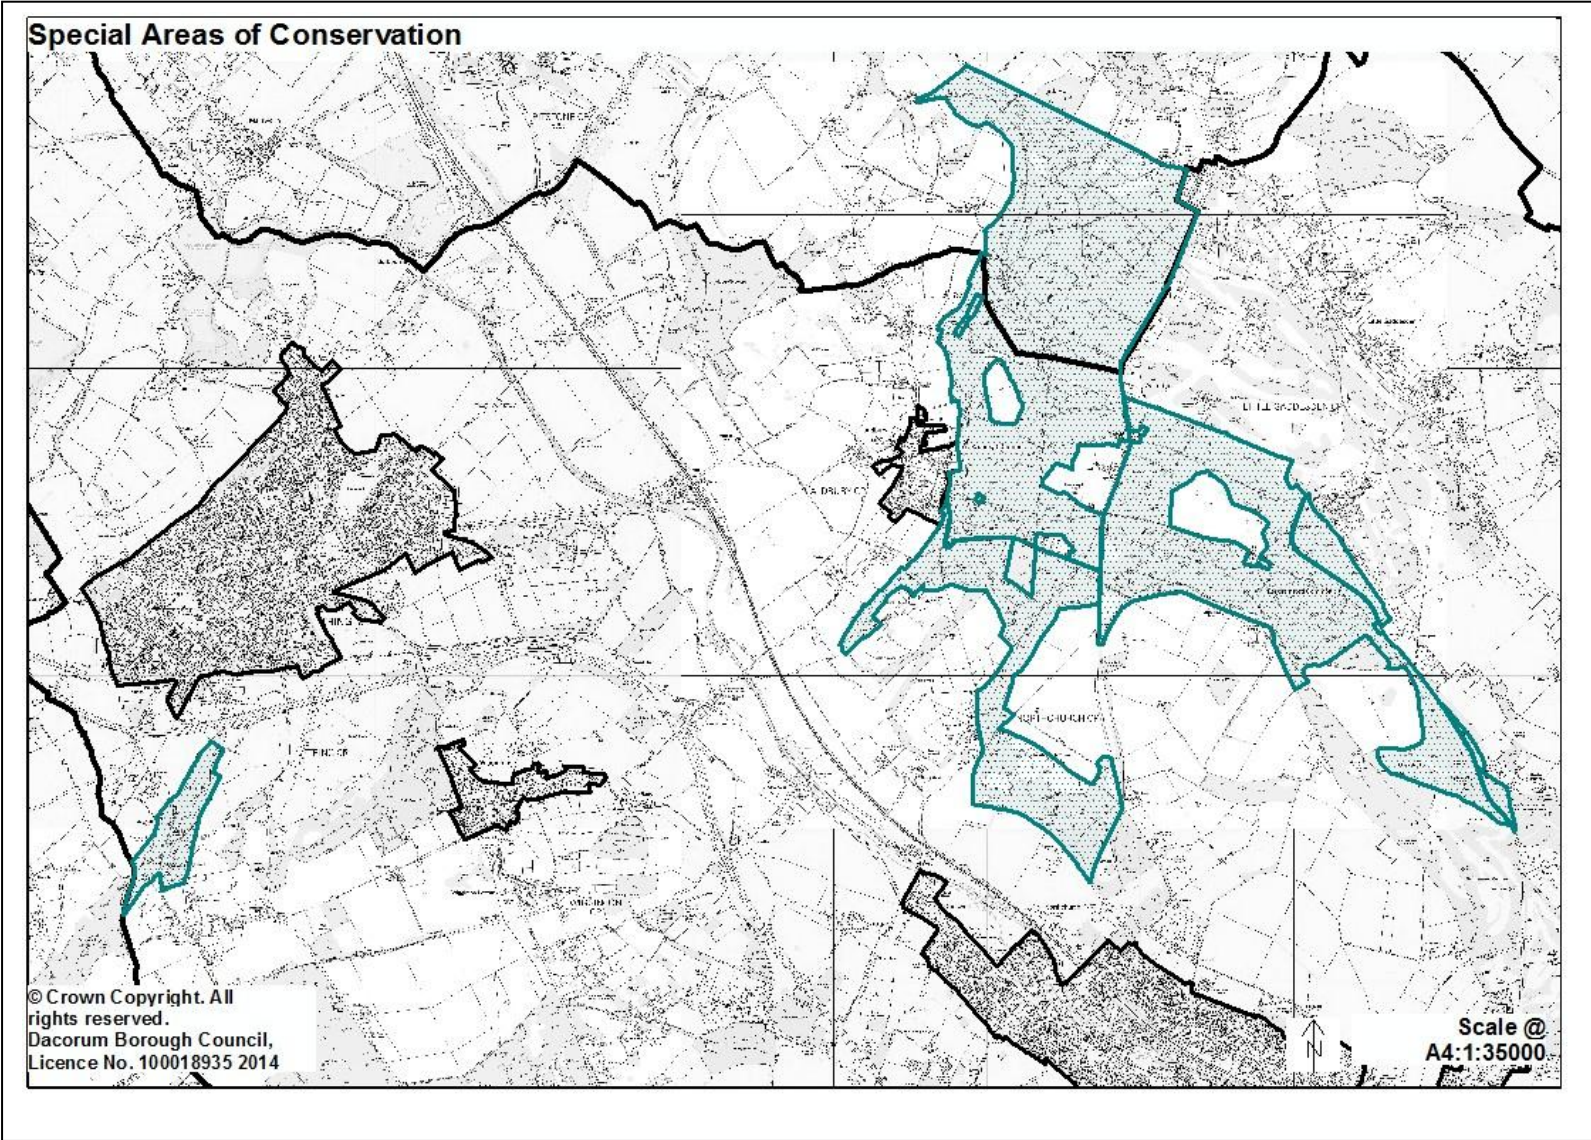

## **Ancient Woodland**

*The following sites to be shown on Policies Map:*

### **Ancient Woodland - West and Central Dacorum**

**Special Area of Conservation**

*New designation to be included on Policies Map.*

**Wildlife sites**

*Existing Wildlife Sites to be included on Policies Map as follows:*

**Wildlife Sites - West Dacorum**

**Wildlife Sites - Central Dacorum**

**Wildlife Sites - North East Dacorum**

**New Wildlife Sites - Additional designations to be shown on Policies Map:**  
Monument Field – new designation

MC69 (below)

Westbrook Hay Golf Course, Bourne End – new designation

MC69 cont... (below)

Former Halsey School Playing Field – new designation

New Wildlife Site - Former Halsey School Playing Field