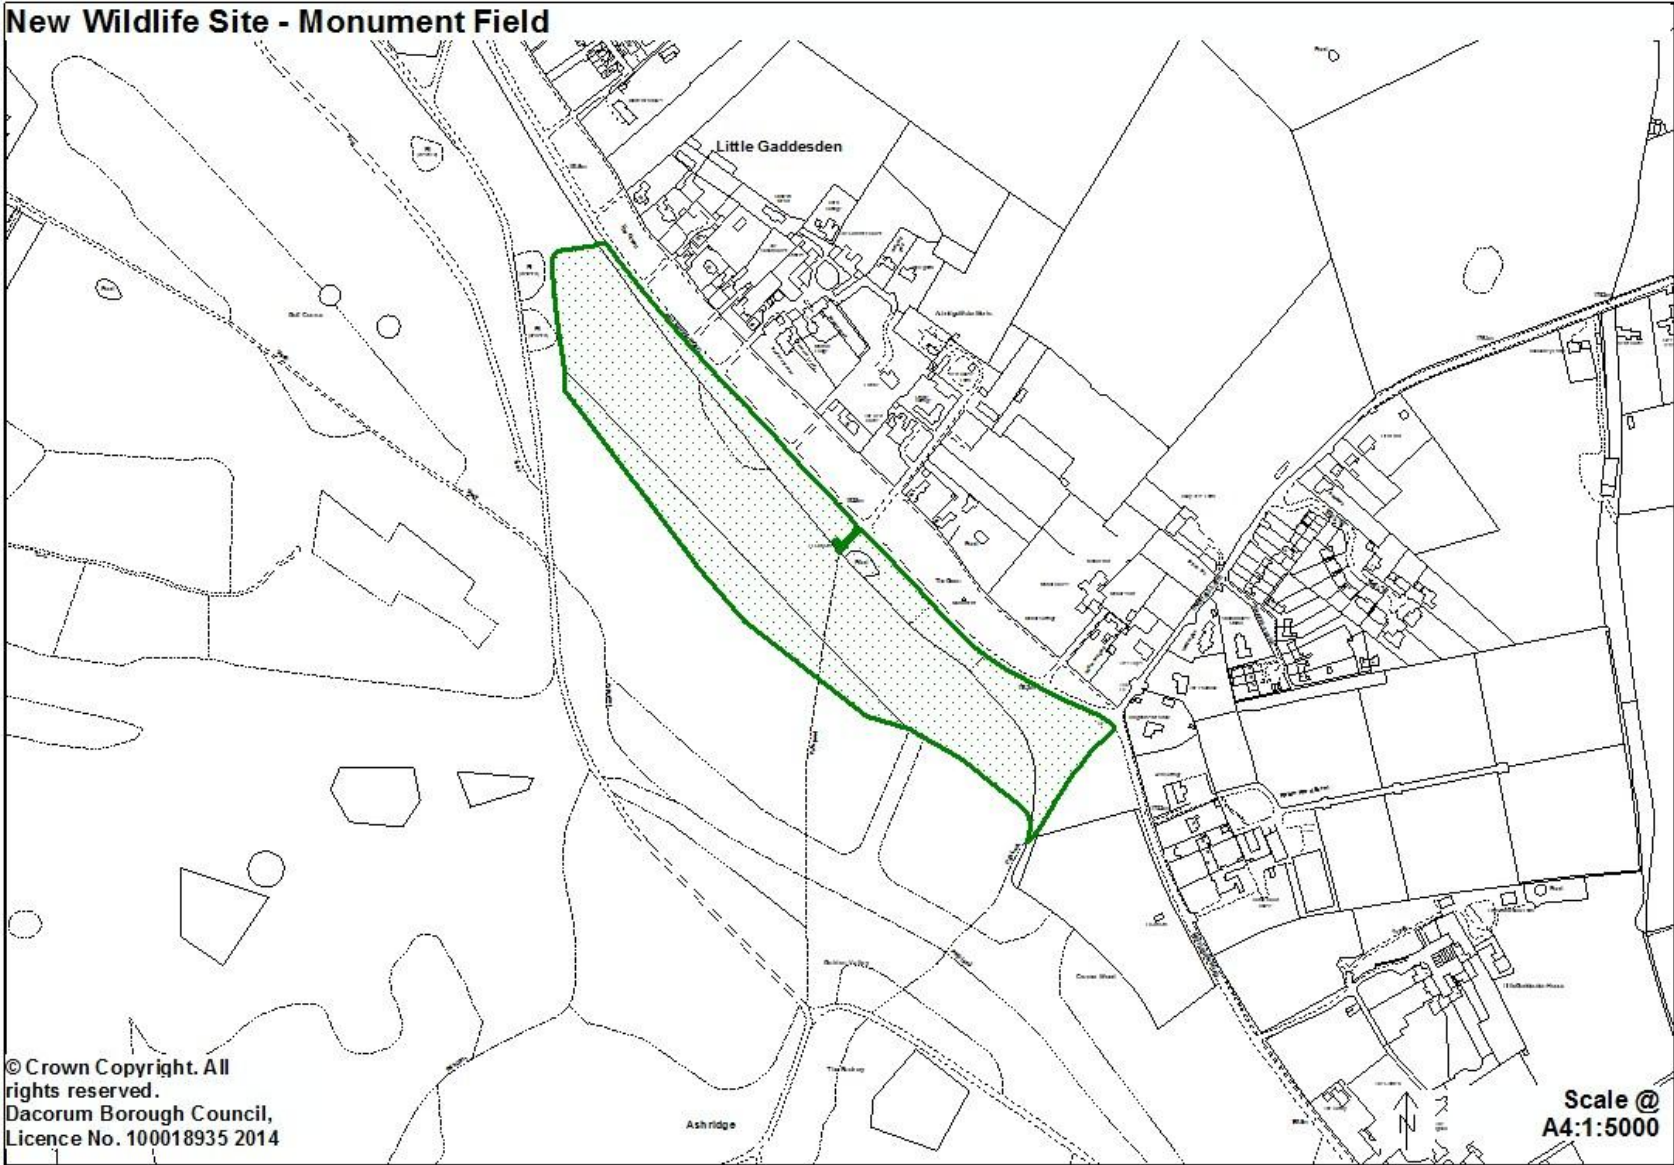

## **Ancient Woodland**

*The following sites to be shown on Policies Map:*

### **Ancient Woodland - West and Central Dacorum**

**Special Area of Conservation**

*New designation to be included on Policies Map.*

**Wildlife sites**

*Existing Wildlife Sites to be included on Policies Map as follows:*

**Wildlife Sites - West Dacorum**

**Wildlife Sites - Central Dacorum**

**Wildlife Sites - North East Dacorum**

**New Wildlife Sites - Additional designations to be shown on Policies Map:**  
Monument Field – new designation

MC69 (below)

Westbrook Hay Golf Course, Bourne End – new designation

MC69 cont... (below)

Former Halsey School Playing Field – new designation

New Wildlife Site - Former Halsey School Playing Field