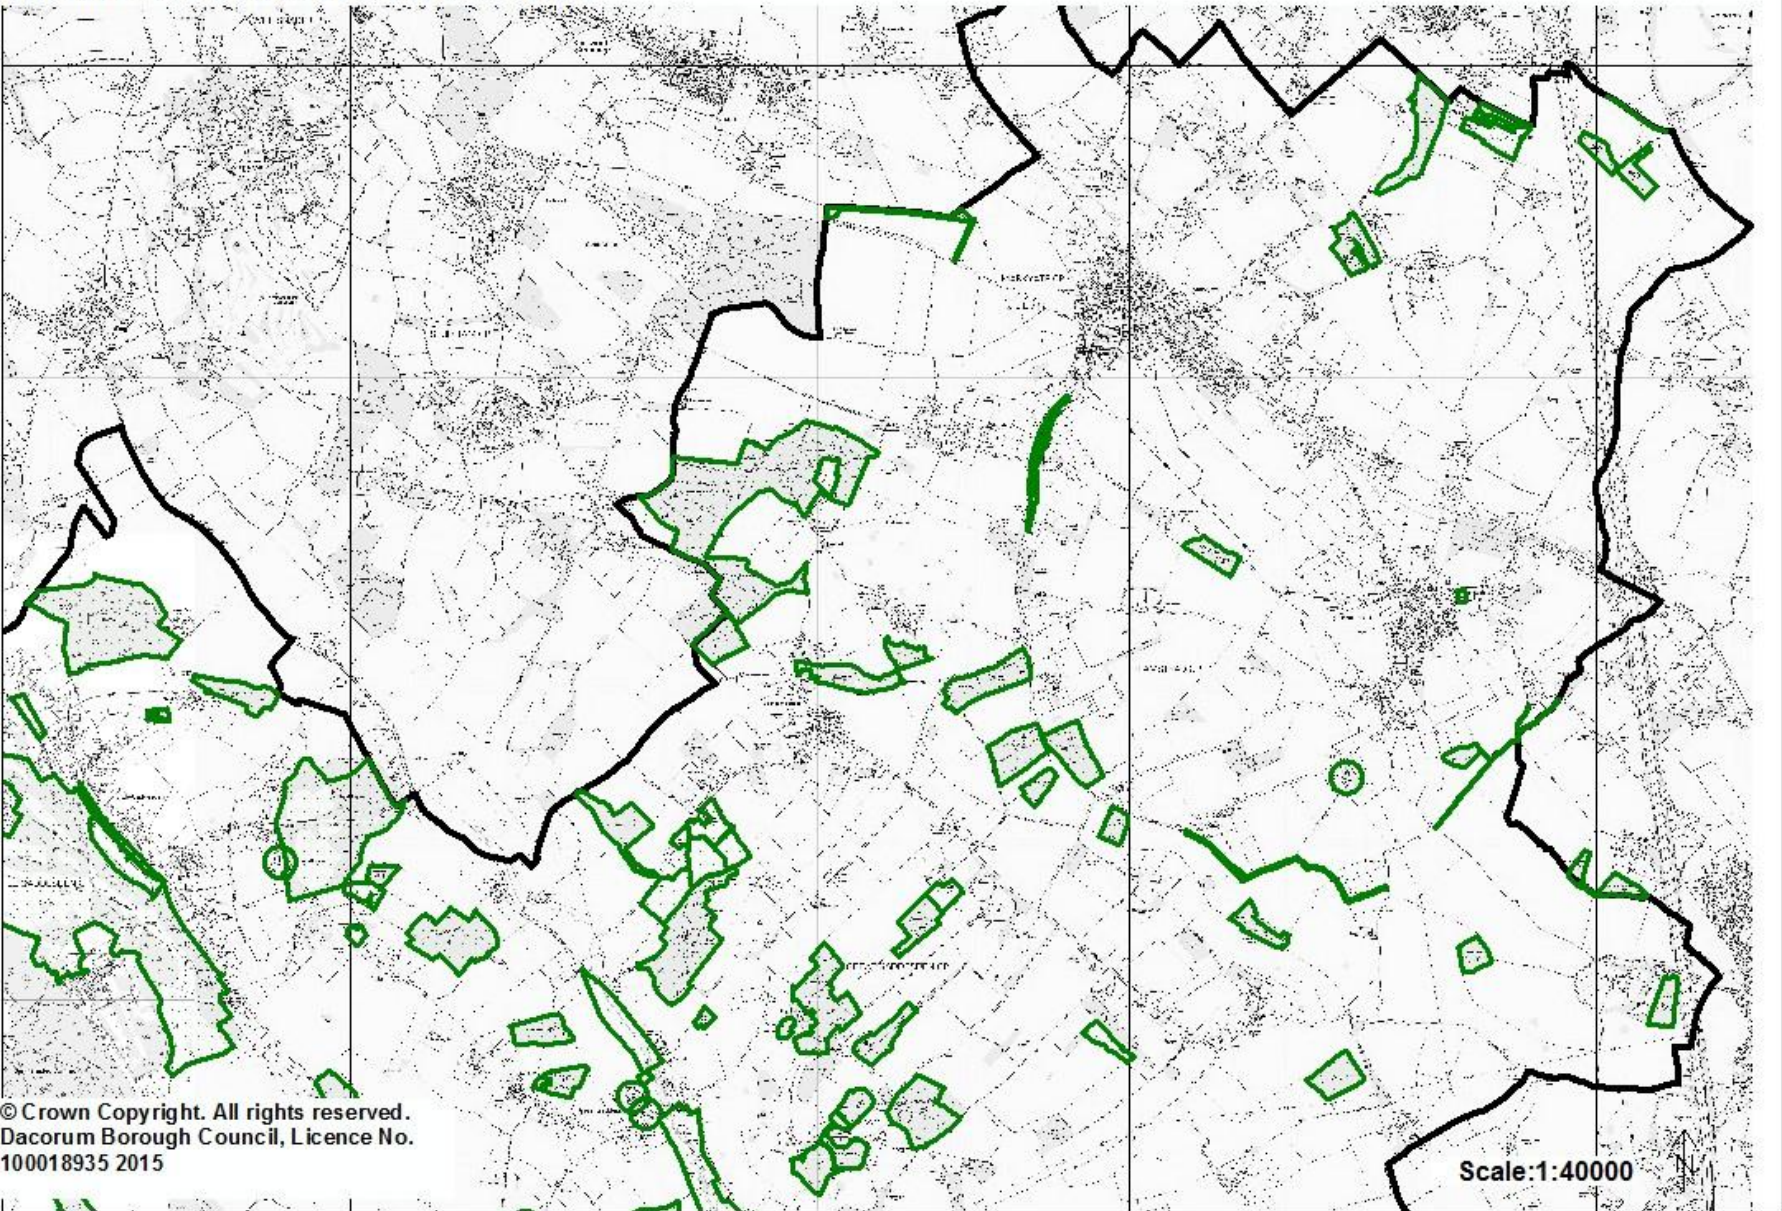

## **Ancient Woodland**

*The following sites to be shown on Policies Map:*

### **Ancient Woodland - West and Central Dacorum**

**Special Area of Conservation**

*New designation to be included on Policies Map.*

**Wildlife sites**

*Existing Wildlife Sites to be included on Policies Map as follows:*

**Wildlife Sites - West Dacorum**

**Wildlife Sites - Central Dacorum**

**Wildlife Sites - North East Dacorum**

**New Wildlife Sites - Additional designations to be shown on Policies Map:**  
Monument Field – new designation

MC69 (below)

Westbrook Hay Golf Course, Bourne End – new designation

MC69 cont... (below)

Former Halsey School Playing Field – new designation

New Wildlife Site - Former Halsey School Playing Field