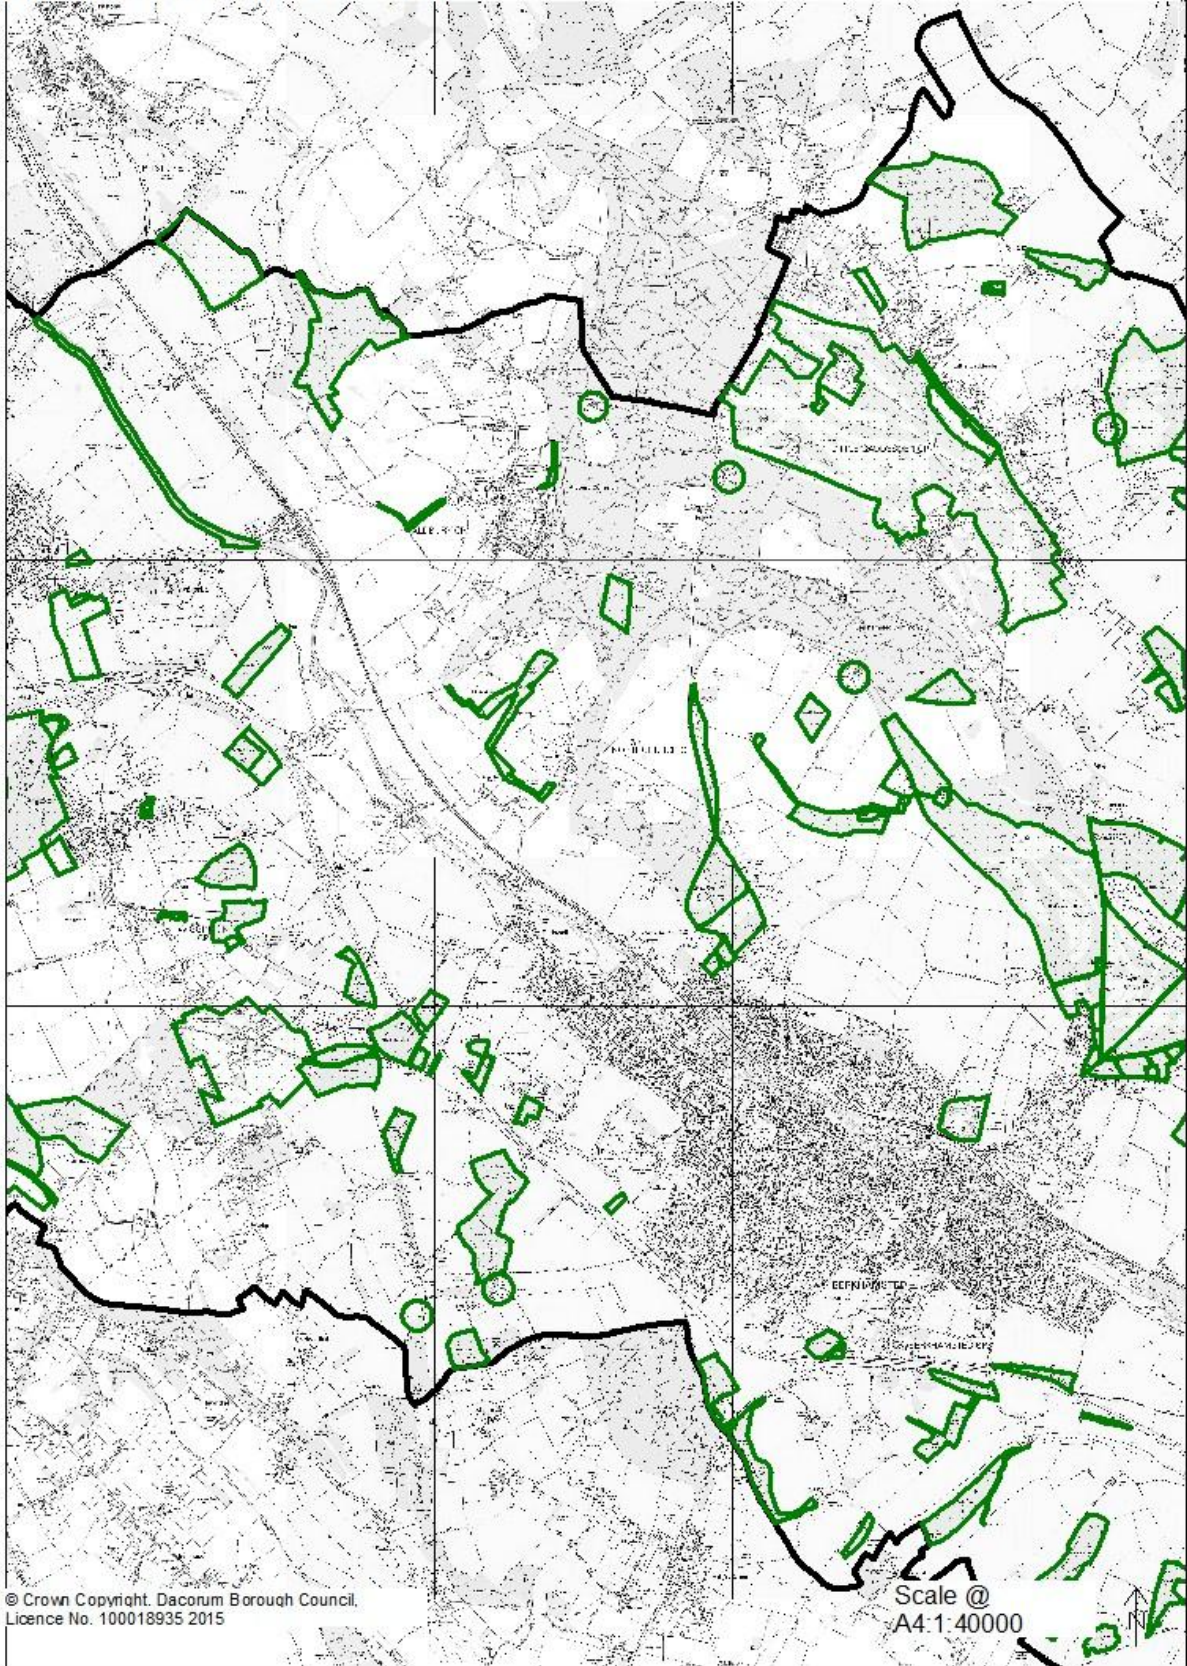

#### **Article 4 Directions**

*All existing designations removed from Policies Map:*

1. Watling View, Flamstead
2. Flaunden
3. Shoothanger Way, Bovingdon
4. Kings Langley / Nash Mills
5. Piccotts End
6. Northchurch
7. Tring Grange
8. Frithsden
9. North of Nettleden
10. South of Nettleden
11. Little Gaddesden
12. Northfield Road, Aldbury
13. Leighton Buzzard Road, Piccotts End
14. Newground Road, Aldbury
15. Great Gaddesden
16. Potten End Hill, Water End
17. Tring Park
- 18A. Farmland, Red House Farm
- 18B. Red House Farm, Potash Lane, Long Marston
19. Land at North of Bovingdon Airfield
20. Land west of Tring
21. Land at Marshcroft Farm, Bulbourne Road, Tring
22. East of Nettleden Road, Potten End
23. West of Nettleden Road, Potten End
24. Land at Bulbourne Road, Tring
25. Land at Mauldens End, Long Lane, Flaunden
26. Land at North Farm, Flaunden Lane, Bovingdon

## **Ancient Woodland**

*The following sites to be shown on Policies Map:*

### **Ancient Woodland - West and Central Dacorum**

**Special Area of Conservation**

*New designation to be included on Policies Map.*

**Wildlife sites**

*Existing Wildlife Sites to be included on Policies Map as follows:*

**Wildlife Sites - West Dacorum**

**Wildlife Sites - Central Dacorum**

**Wildlife Sites - North East Dacorum**

**New Wildlife Sites - Additional designations to be shown on Policies Map:**  
Monument Field – new designation