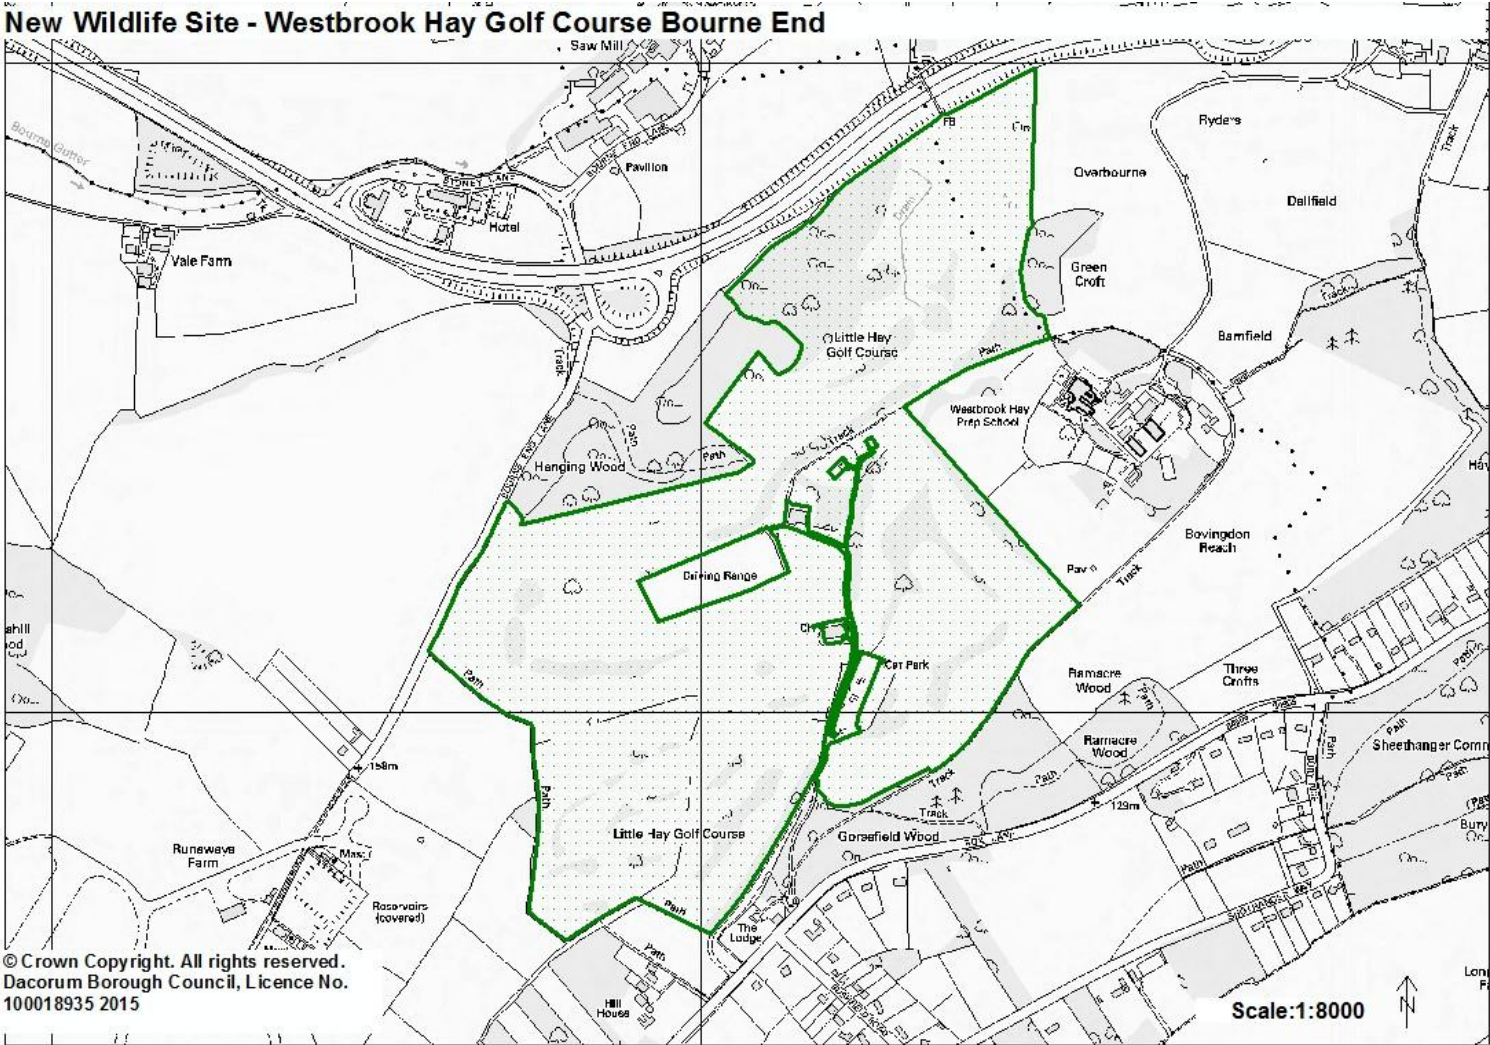

## **Ancient Woodland**

*The following sites to be shown on Policies Map:*

### **Ancient Woodland - West and Central Dacorum**

**Special Area of Conservation**

*New designation to be included on Policies Map.*

**Wildlife sites**

*Existing Wildlife Sites to be included on Policies Map as follows:*

**Wildlife Sites - West Dacorum**

**Wildlife Sites - Central Dacorum**

**Wildlife Sites - North East Dacorum**

**New Wildlife Sites - Additional designations to be shown on Policies Map:**  
Monument Field – new designation

MC69 (below)

Westbrook Hay Golf Course, Bourne End – new designation

MC69 cont... (below)

Former Halsey School Playing Field – new designation

New Wildlife Site - Former Halsey School Playing Field