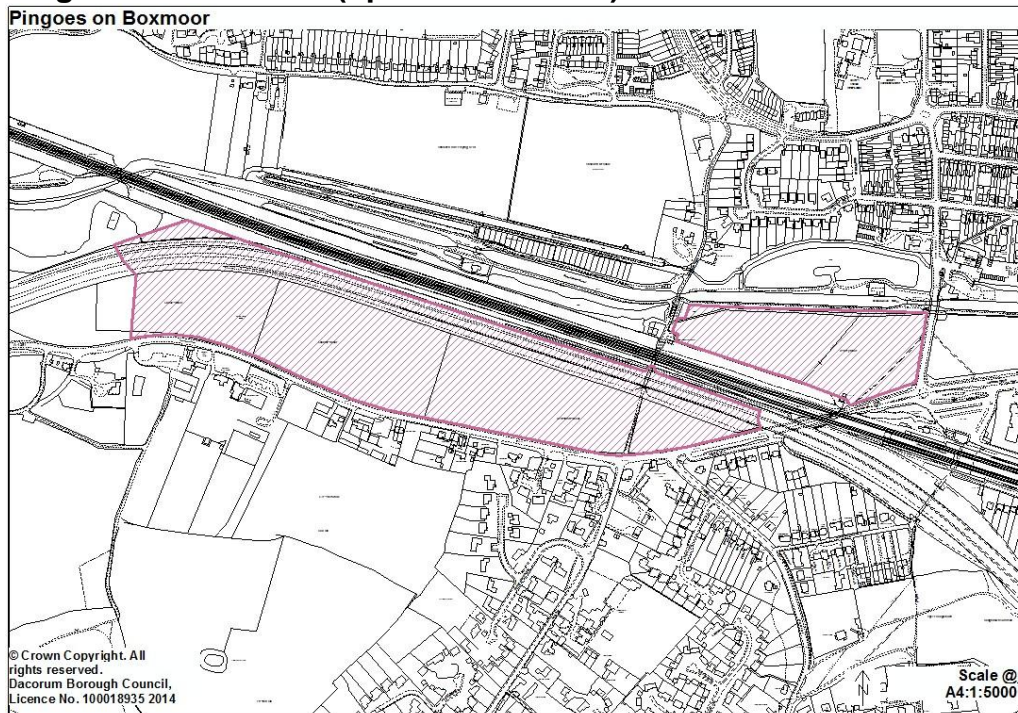

(b) Biodiversity and Geological Conservation:

Local Nature Reserves (LNRs)

Existing designations shown on Policies Map to be retained.

Sites of Special Scientific Interest

Existing designations shown on Policies Map to be retained.

Regionally Important Geological Sites (RIGS)

Existing designations shown on Policies Map to be retained, together with the following additions / updates:

Pingoes on Boxmoor (updated site area)