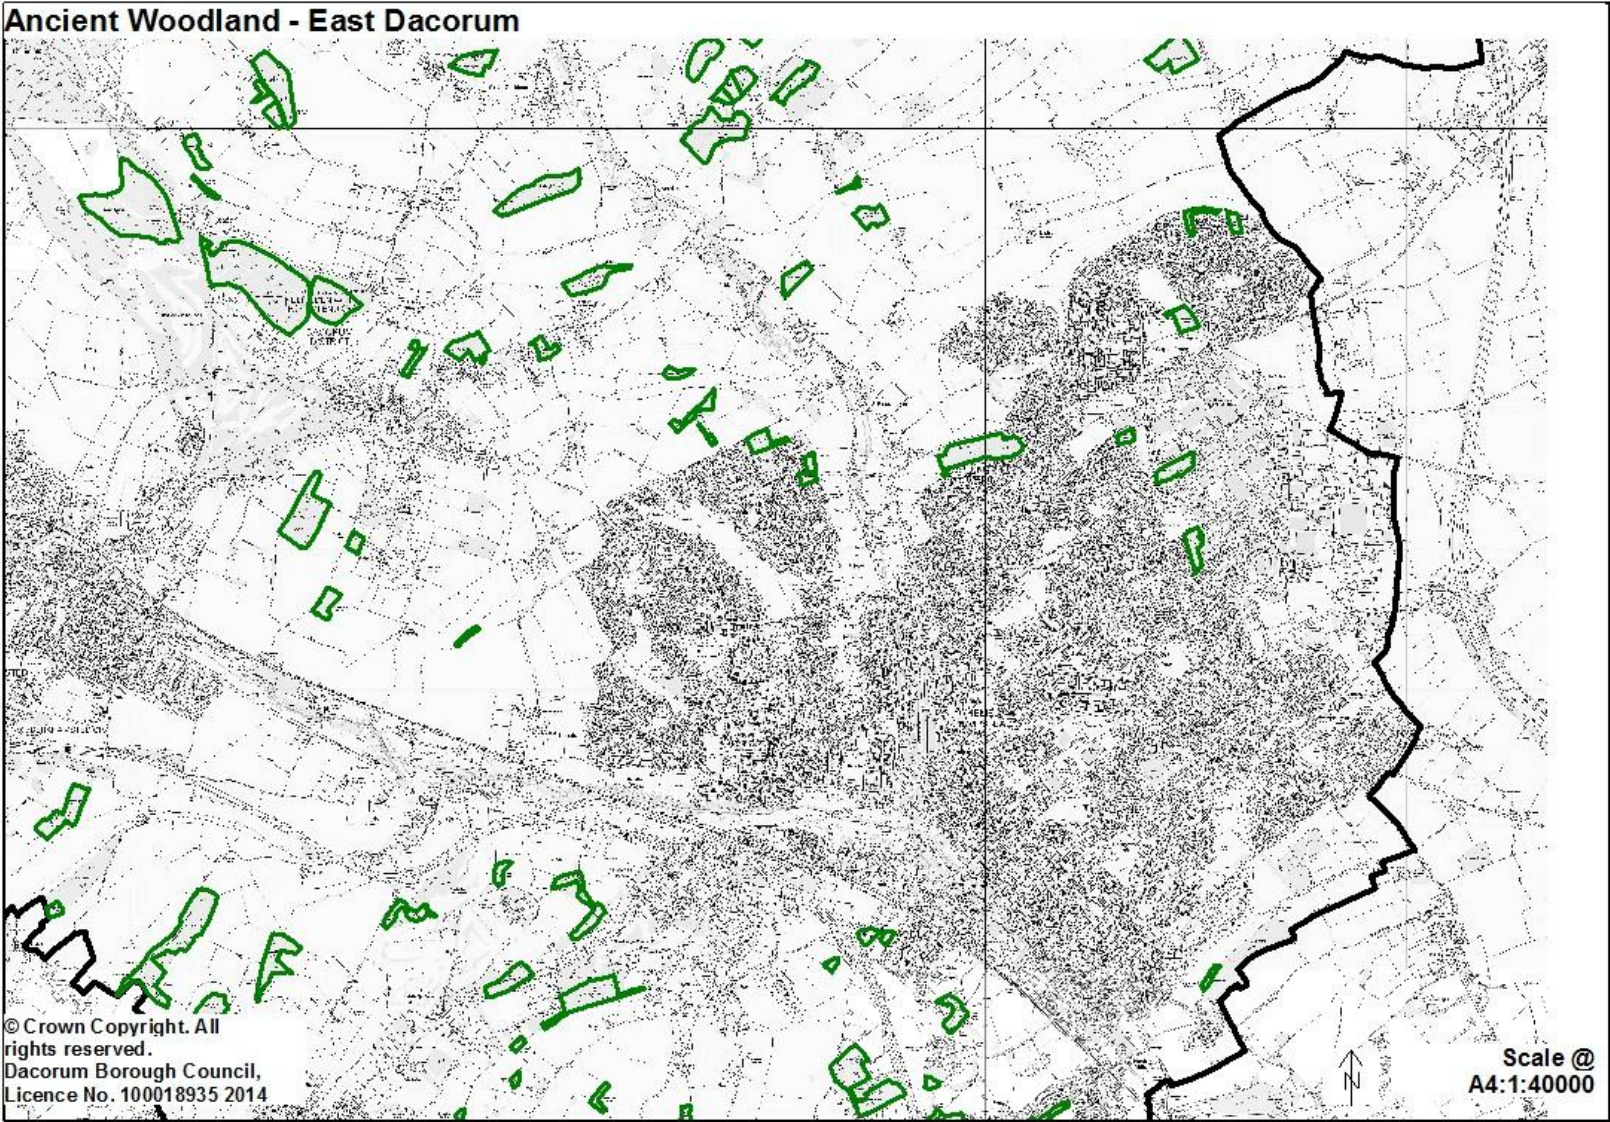

#### **Article 4 Directions**

*All existing designations removed from Policies Map:*

1. Watling View, Flamstead
2. Flaunden
3. Shoothanger Way, Bovingdon
4. Kings Langley / Nash Mills
5. Piccotts End
6. Northchurch
7. Tring Grange
8. Frithsden
9. North of Nettleden
10. South of Nettleden
11. Little Gaddesden
12. Northfield Road, Aldbury
13. Leighton Buzzard Road, Piccotts End
14. Newground Road, Aldbury
15. Great Gaddesden
16. Potten End Hill, Water End
17. Tring Park
- 18A. Farmland, Red House Farm
- 18B. Red House Farm, Potash Lane, Long Marston
19. Land at North of Bovingdon Airfield
20. Land west of Tring
21. Land at Marshcroft Farm, Bulbourne Road, Tring
22. East of Nettleden Road, Potten End
23. West of Nettleden Road, Potten End
24. Land at Bulbourne Road, Tring
25. Land at Mauldens End, Long Lane, Flaunden
26. Land at North Farm, Flaunden Lane, Bovingdon

### Bourne Gutter (new site)

## **Ancient Woodland**

*The following sites to be shown on Policies Map:*

### **Ancient Woodland - West and Central Dacorum**

**Special Area of Conservation**

*New designation to be included on Policies Map.*

**Wildlife sites**

*Existing Wildlife Sites to be included on Policies Map as follows:*