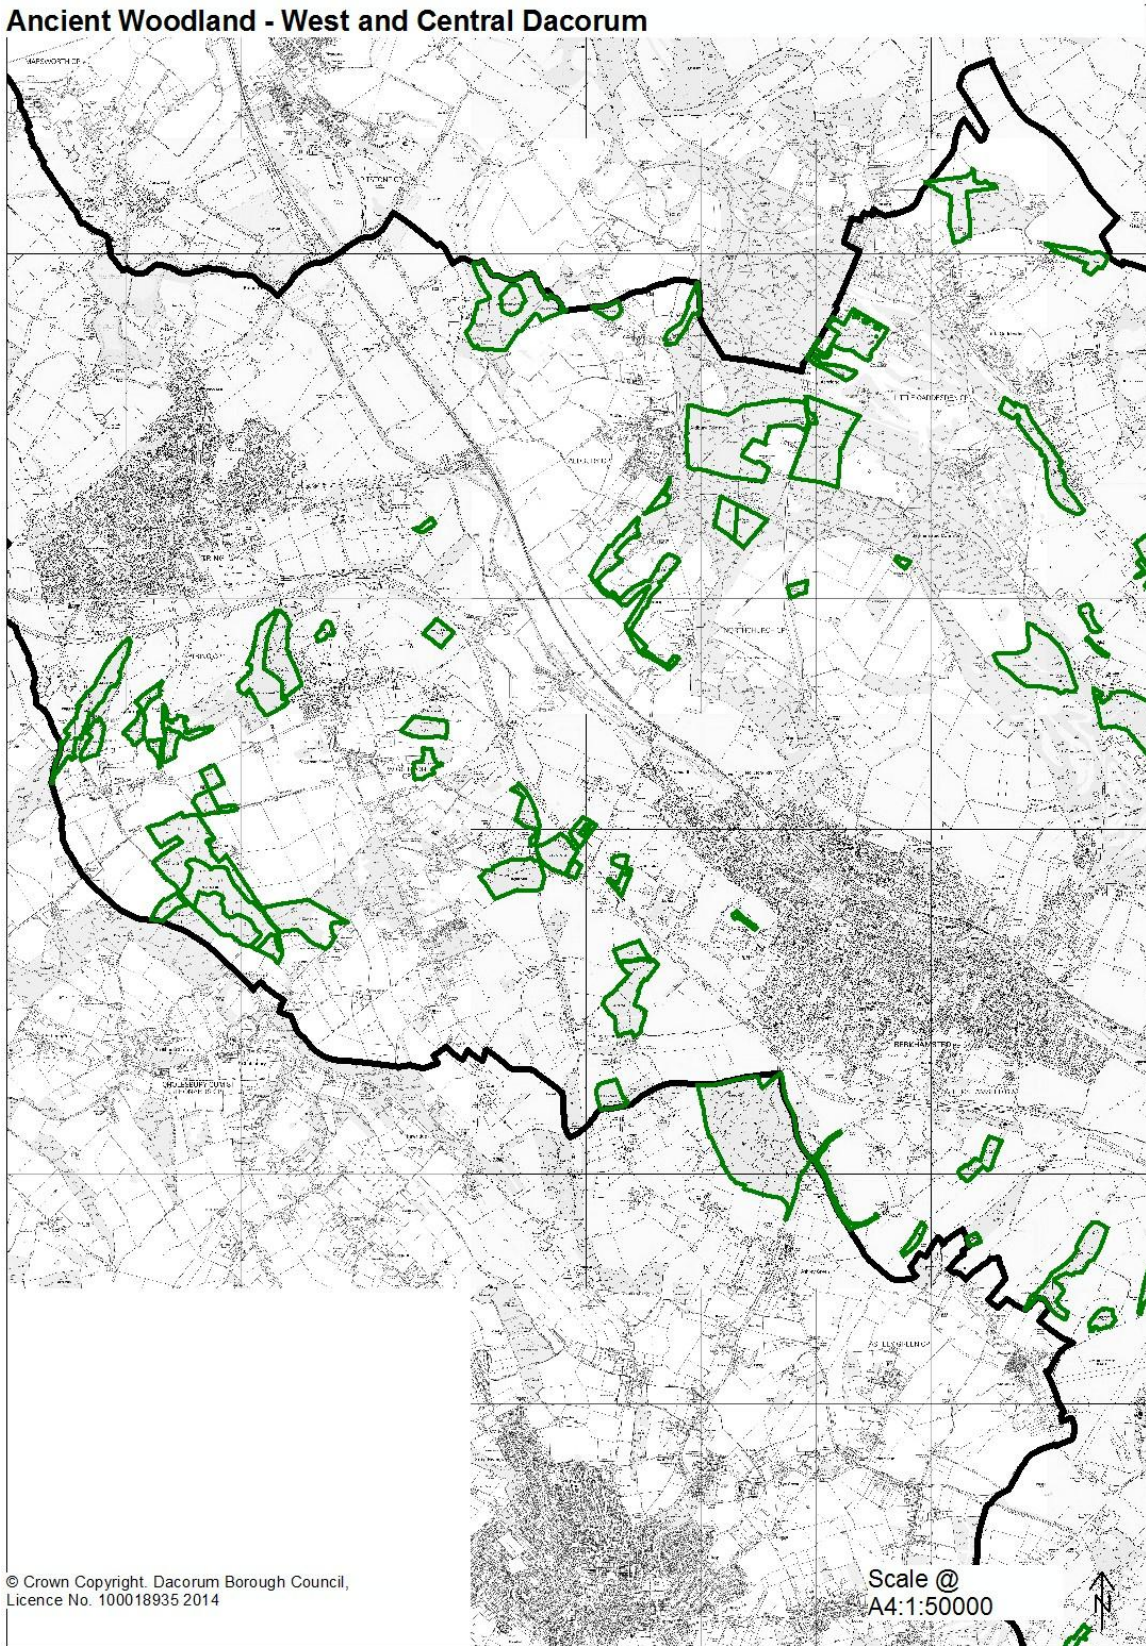

Ancient Woodland

The following sites to be shown on Policies Map:

Ancient Woodland - West and Central Dacorum